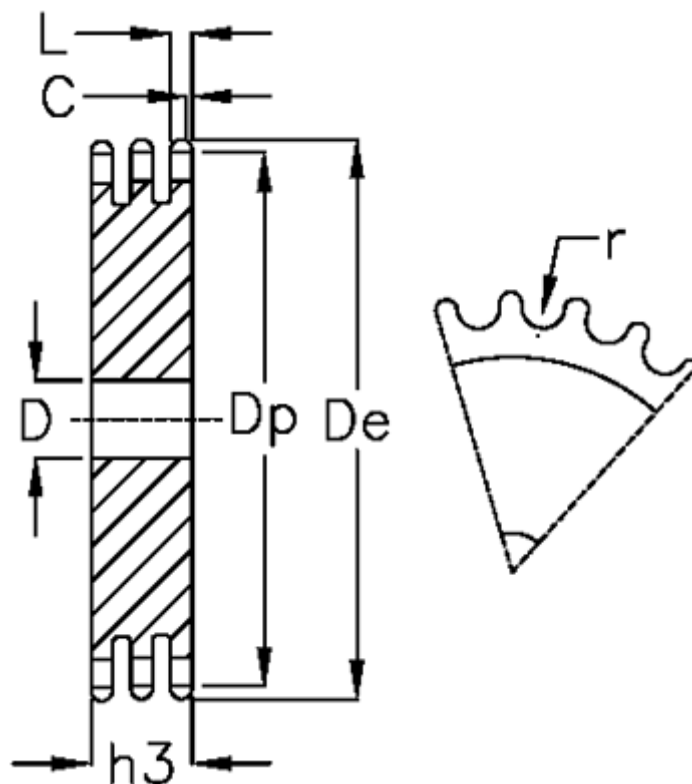

Article number: 616023008048

Description: Plate wheel 16 B-3 Z=48 triplex

Measures

C = 3

D = 30

De = 401.3

Dp = 388.36

For chain size = 1 tomme x 17,02 mm

For chain type = 16 B-3

h3 = 79.6

L = 15.8

Number of teeth = 48

r = 15.88